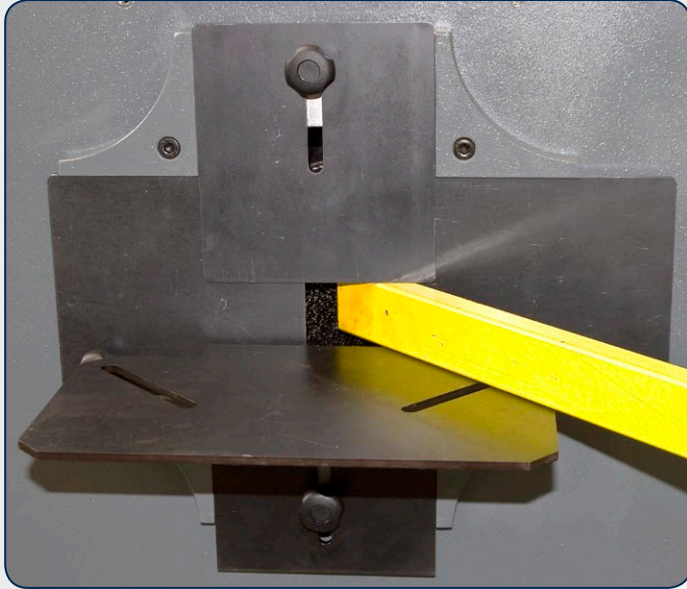

PEDRAZZOLI

ADB 142 M
MANUAL ORBITAL DEBURRING MACHINE

ADB 142 M

MANUAL ORBITAL DEBURRING MACHINE

T E C H N I C A L D A T A

Max dimension with \varnothing 300 mm brush (standard) round.....	110 mm
square.....	80 mm
Max dimension with \varnothing 380 mm brush (optional) round.....	142 mm
square.....	100 mm
Brush speed with inverter.....	700÷1700 r.p.m.
Installed power.....	Kw 4,35
weight.....	Kg 520
Dimensions.....	1100x650x1400